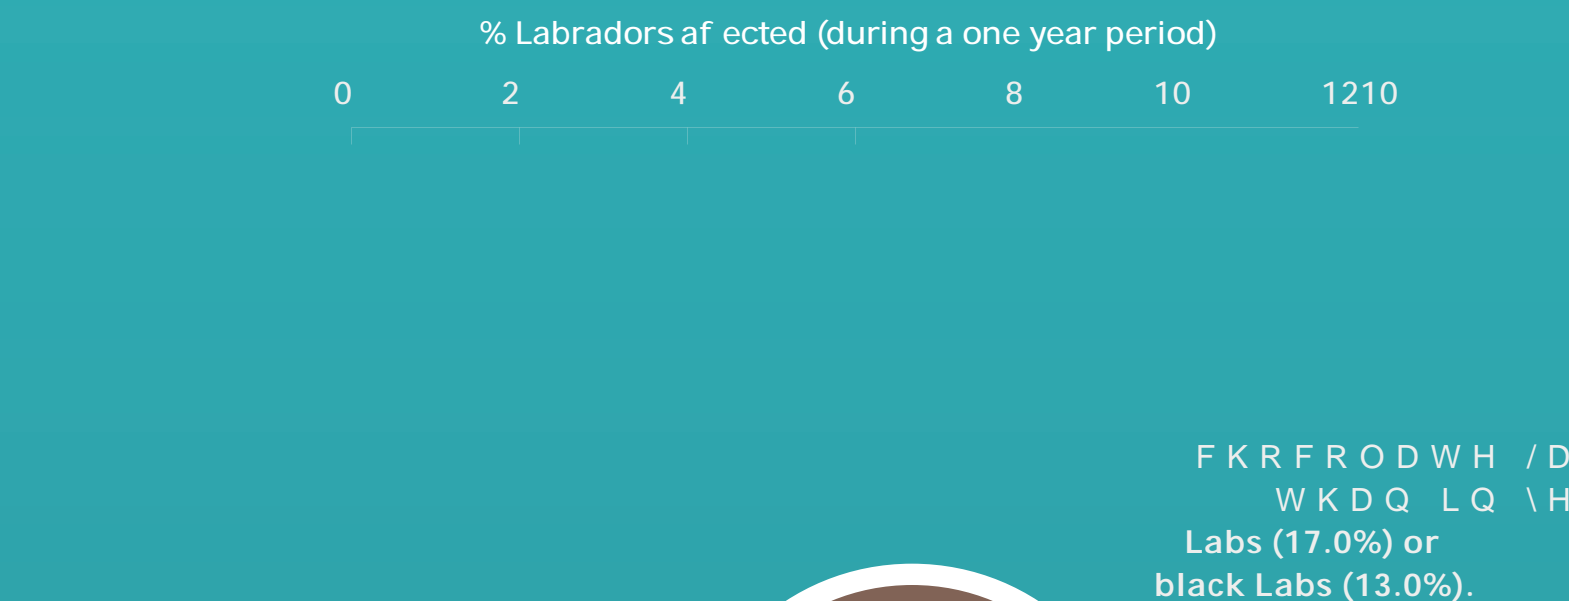

Average adult bodyweight

Males - 35kg
Females - 30kg

Most Common Causes of Death

Most Common Problems Diagnosed

The risk of the remaining problems listed did not differ between chocolate Labs and non-chocolate Labs.