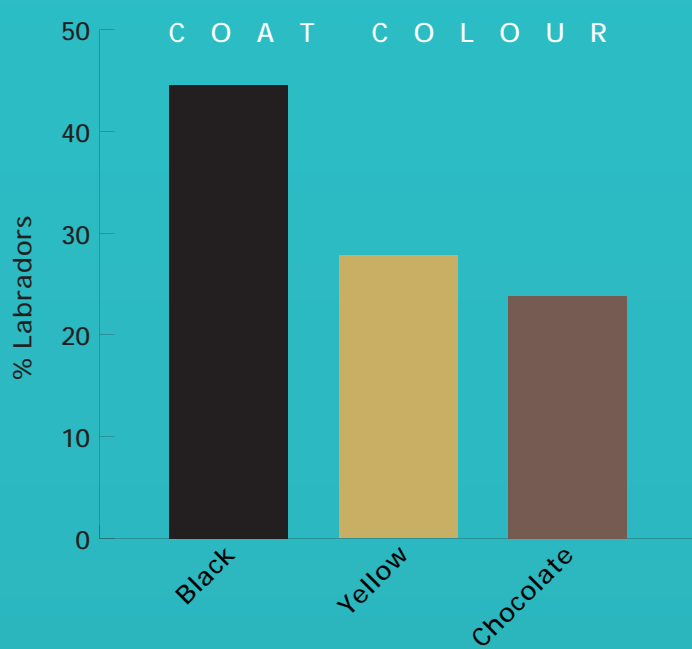

Average adult bodyweight

Males - 35kg
Females - 30kg

Most Common Causes of Death

Most Common Problems Diagnosed

The risk of the remaining problems listed did not differ between chocolate Labs and non-chocolate Labs.